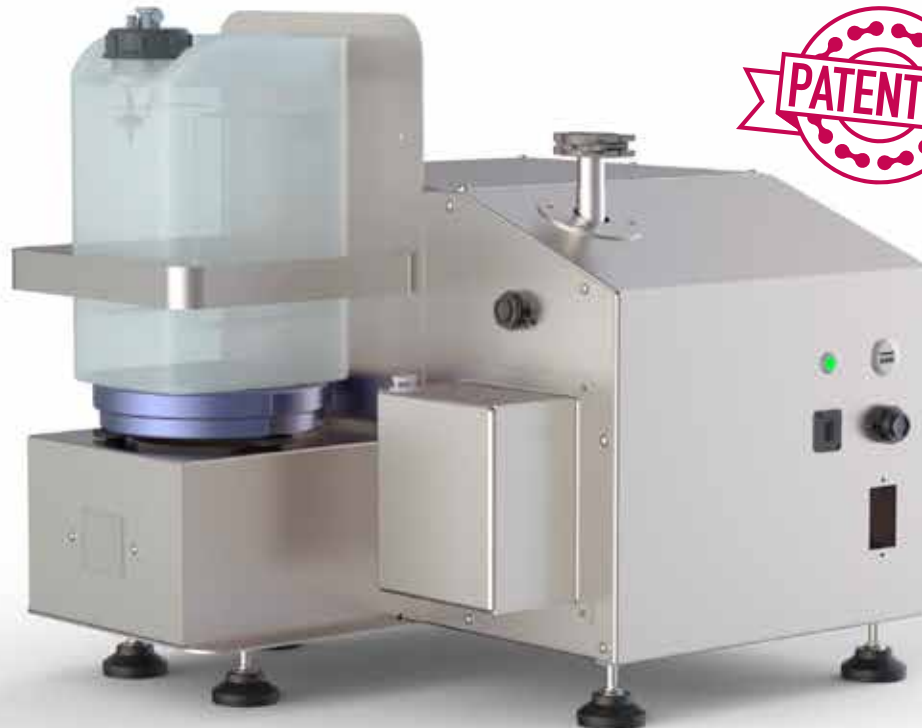

# Генератор Bioreset® PRO-V, встроенный в ваше оборудование, для циклов работы в вакууме или под давлением

## BIODECONTAMINATION IN VACUUM OR PRESSURE: THE EVOLUTION OF THE V-PHP GENERATOR

The most effective solution for the biodecontamination of process equipment, thanks to the full hardware and software integration.

"Built-in" version, perfectly integrable, it is designed and sized for all applications that require a V-PHP generator to carry out biodecontamination cycles **in positive pressure** or **in deep vacuum**.

### FEATURES

- V-PHP generator reliable, solid and versatile
- Vaporisation in vacuum or pressure conditions
- Full management via Ethernet communication with ModBus TCP/IP protocol
- Entirely made of stainless steel AISI 316
- Precision peristaltic pump
- Integrated scale
- Easy maintenance and replacement
- Compressed air powered
- Patented innovation