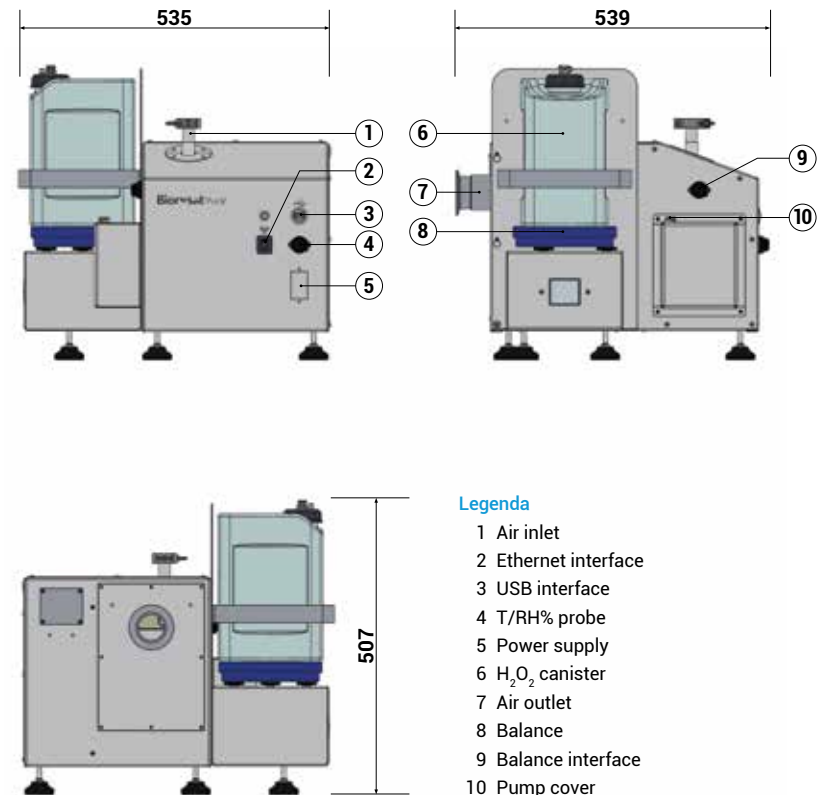

Technical data	
Max treatable volume*	Up to 500 m <sup>3</sup>
T/RH% probe	Optional 0% ... 100% RH – step 0,1% -40°C ... +60°C – step 0,1°C
Balance	0 g ... 15.000 g – step 1 g
Peristaltic pump	Integrated 1,5 ... 15 g/min – step 0,5 < 3%
Remote control	PC or PLC
Communication protocol	ModBus TCP/IP
Ø in / out connection	KF50 for outlet and KF16 for inlet
Airtightness	< 1,3 mbar / minute at 10 mbar absolute  < 30 mbar / minute at 1500 mbar absolute
Compressed air	Based on application (not scope of supply)
Materials	Stainless steel AISI 316
Power supply	230V / 50Hz or 110V / 60Hz
Max consumption	1 kW
Dimensions (L x P x H)	535 x 521 x 406 mm
Weight	30 kg

\* clean, dry, sealed enclosures

- Legenda**
- 1 Air inlet
  - 2 Ethernet interface
  - 3 USB interface
  - 4 T/RH% probe
  - 5 Power supply
  - 6 H<sub>2</sub>O<sub>2</sub> canister
  - 7 Air outlet
  - 8 Balance
  - 9 Balance interface
  - 10 Pump cover